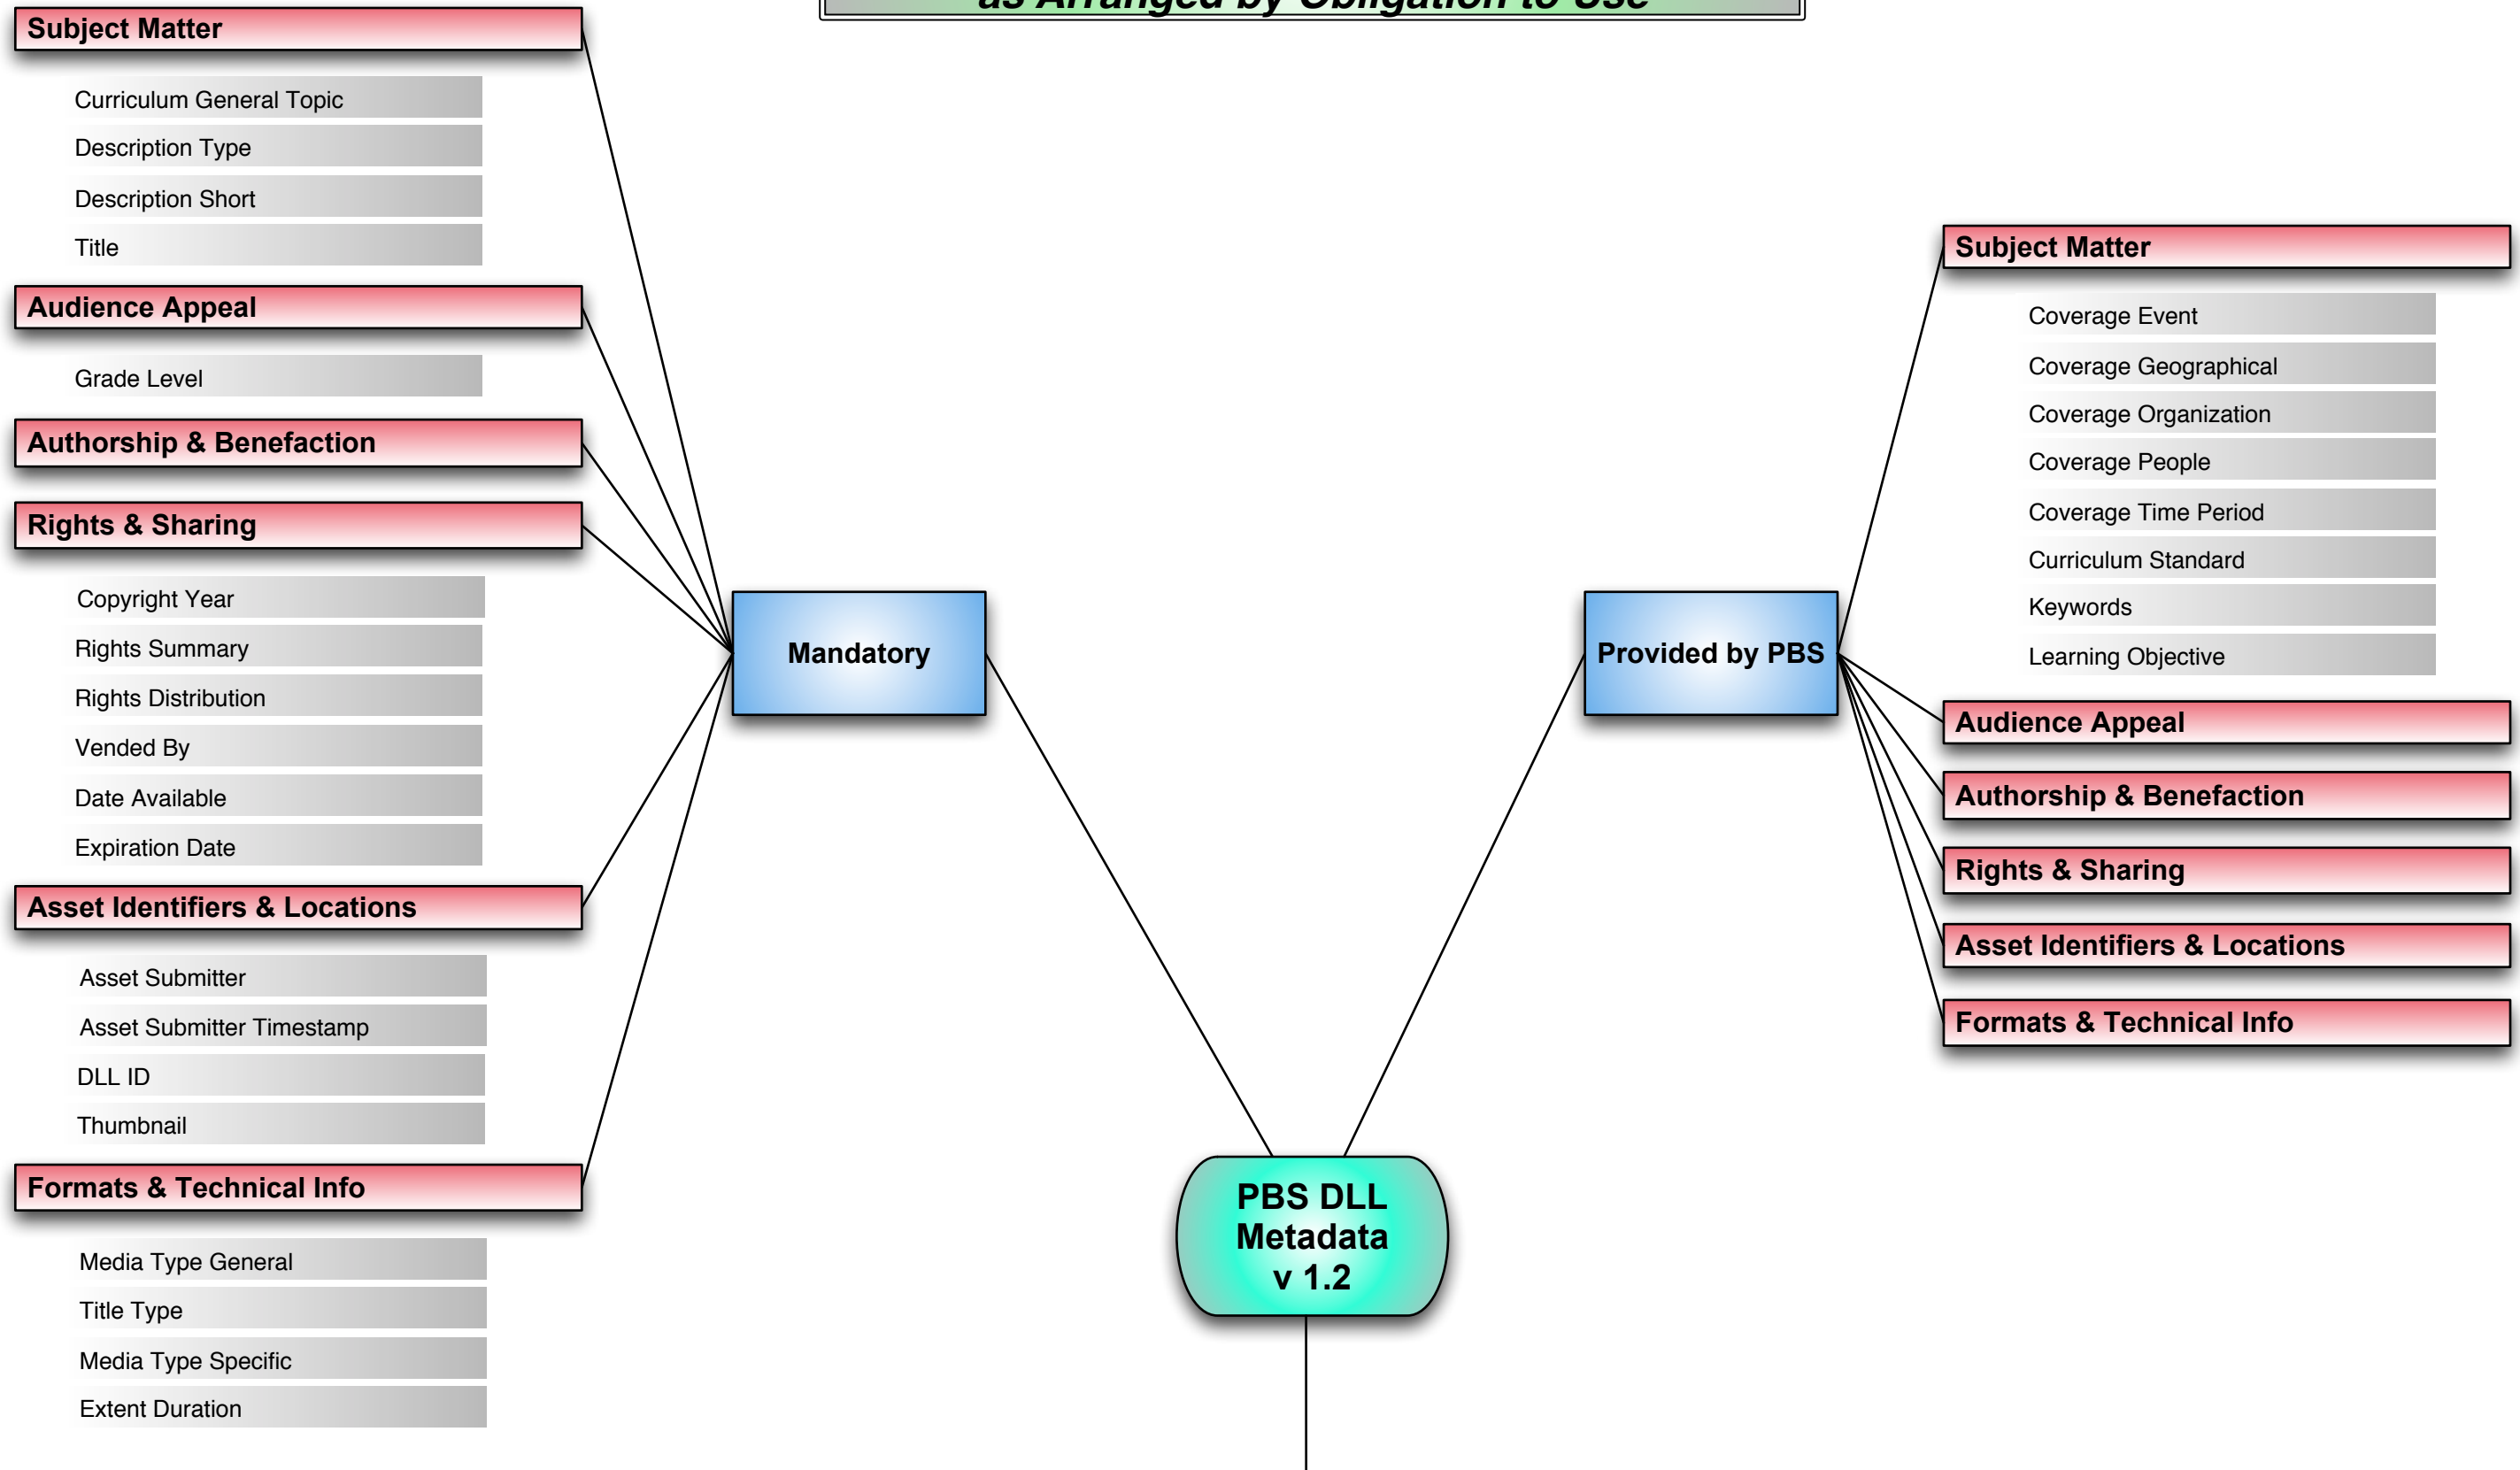

PBS DIGITAL LEARNING LIBRARY METADATA
Diagram View of the Elements
as Arranged by Obligation to Use

Subject Matter

- Contextual Page URL
- Coverage Event (Contributor)
- Coverage Geographical (Contributor)
- Coverage Organization (Contributor)
- Coverage People (Contributor)
- Coverage Time Period (Contributor)
- Description Long
- Keywords (Contributor)
- Relation Type
- Title Alternative

Audience Appeal

- Accessibility
- Audience Level
- Content Flags
- Content Flags Description
- Language Primary
- Language Alternate

Authorship & Benefaction

- Creator
- Creator Type
- Creator Other
- Creator Other Type
- Contributor
- Contributor Type

Optional

Rights & Sharing

- Rights
- Rights Summary Modify Type
- Geographic Access Restriction
- Geographic Access Restriction Type
- Date Issued

Asset Identifiers & Locations

- Download URL
- External ID
- External ID Source
- Path to Media Item

Formats & Technical Info

- Format Digital
- Aspect Ratio
- Rendering Window Height
- Rendering Window Width
- Encoding
- Colors
- Data Rate
- Sampling Rate
- Frame Rate
- Extent File Size
- Time Start